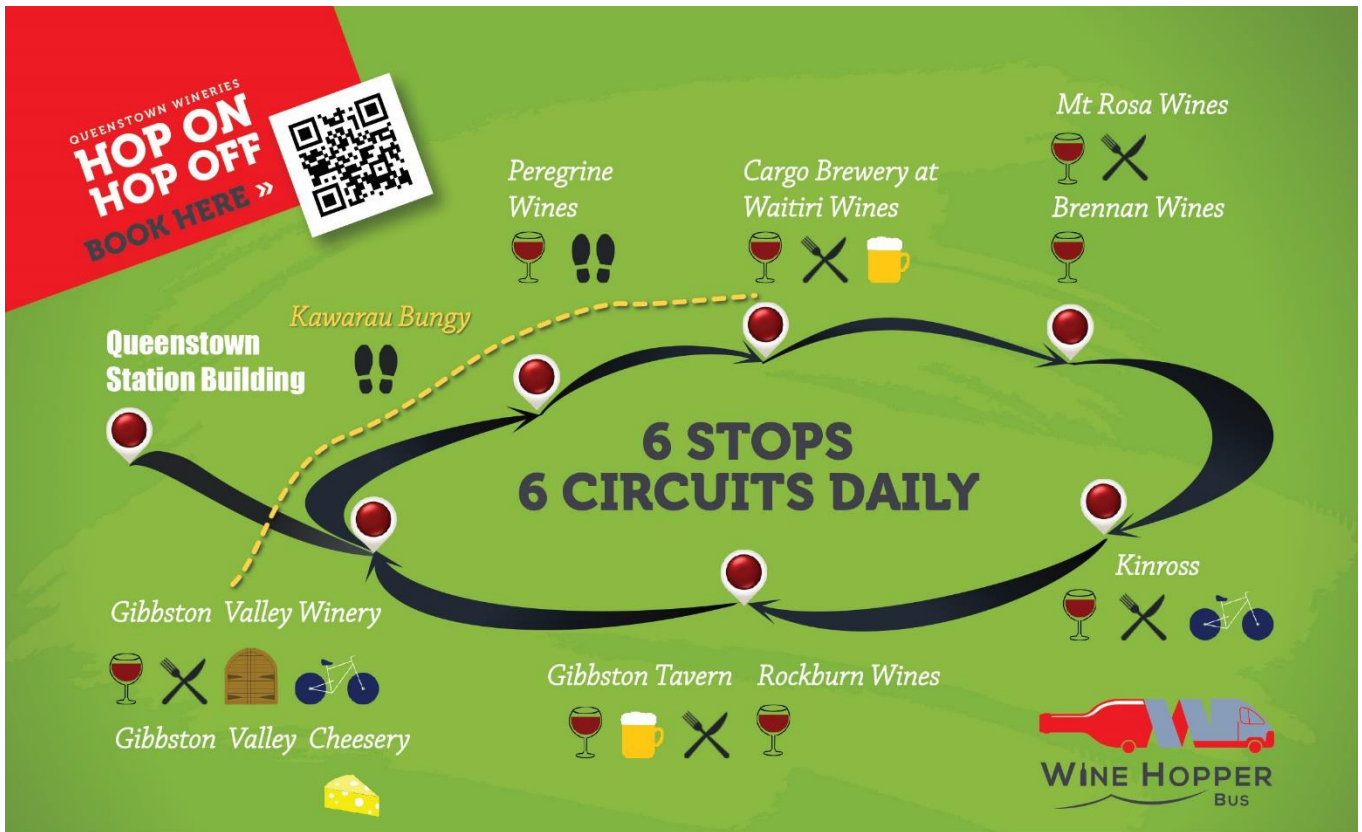

WINE HOPPER

Bus

www.winehopperbus.co.nz

Phone: (03) 409 0808 | Email: contact@winehopperbus.co.nz

DEPARTS Queenstown	10:00 AM		12:00 PM		02:00 PM		FINAL PICK UP
Gibbston Valley Wines	10:45 AM	11:45 AM	12:45 PM	01:45 PM	02:45 PM	03:45 PM	04:45 PM
Peregrine Wines		11:50 AM	12:50 PM	01:50 PM	02:50 PM	03:50 PM	04:50 PM
Cargo Brewery @ Waitiri	10:55 AM	11:55 AM	12:55 PM	01:55 PM	02:55 PM	03:55 PM	04:55 PM
Mt Rosa & Brennan Wines	11:05 AM	12:05 PM	01:05 PM	02:05 PM	03:05 PM	04:05 PM	05:05 PM
Kinross	11:15 AM	12:15 PM	01:15 PM	02:15 PM	03:15 PM	04:15 PM	05:15 PM
Gibbston Tavern & Rockburn	11:20 AM	12:20 PM	01:20 PM	02:20 PM	03:20 PM	04:20 PM	05:20 PM
Gibbston Valley Wines	11:30 AM	12:30 PM	01:30 PM	02:30 PM	03:30 PM	04:30 PM	05:30 PM
ARRIVES Queenstown		01:00 PM		03:00 PM		05:00 PM	06:00 PM